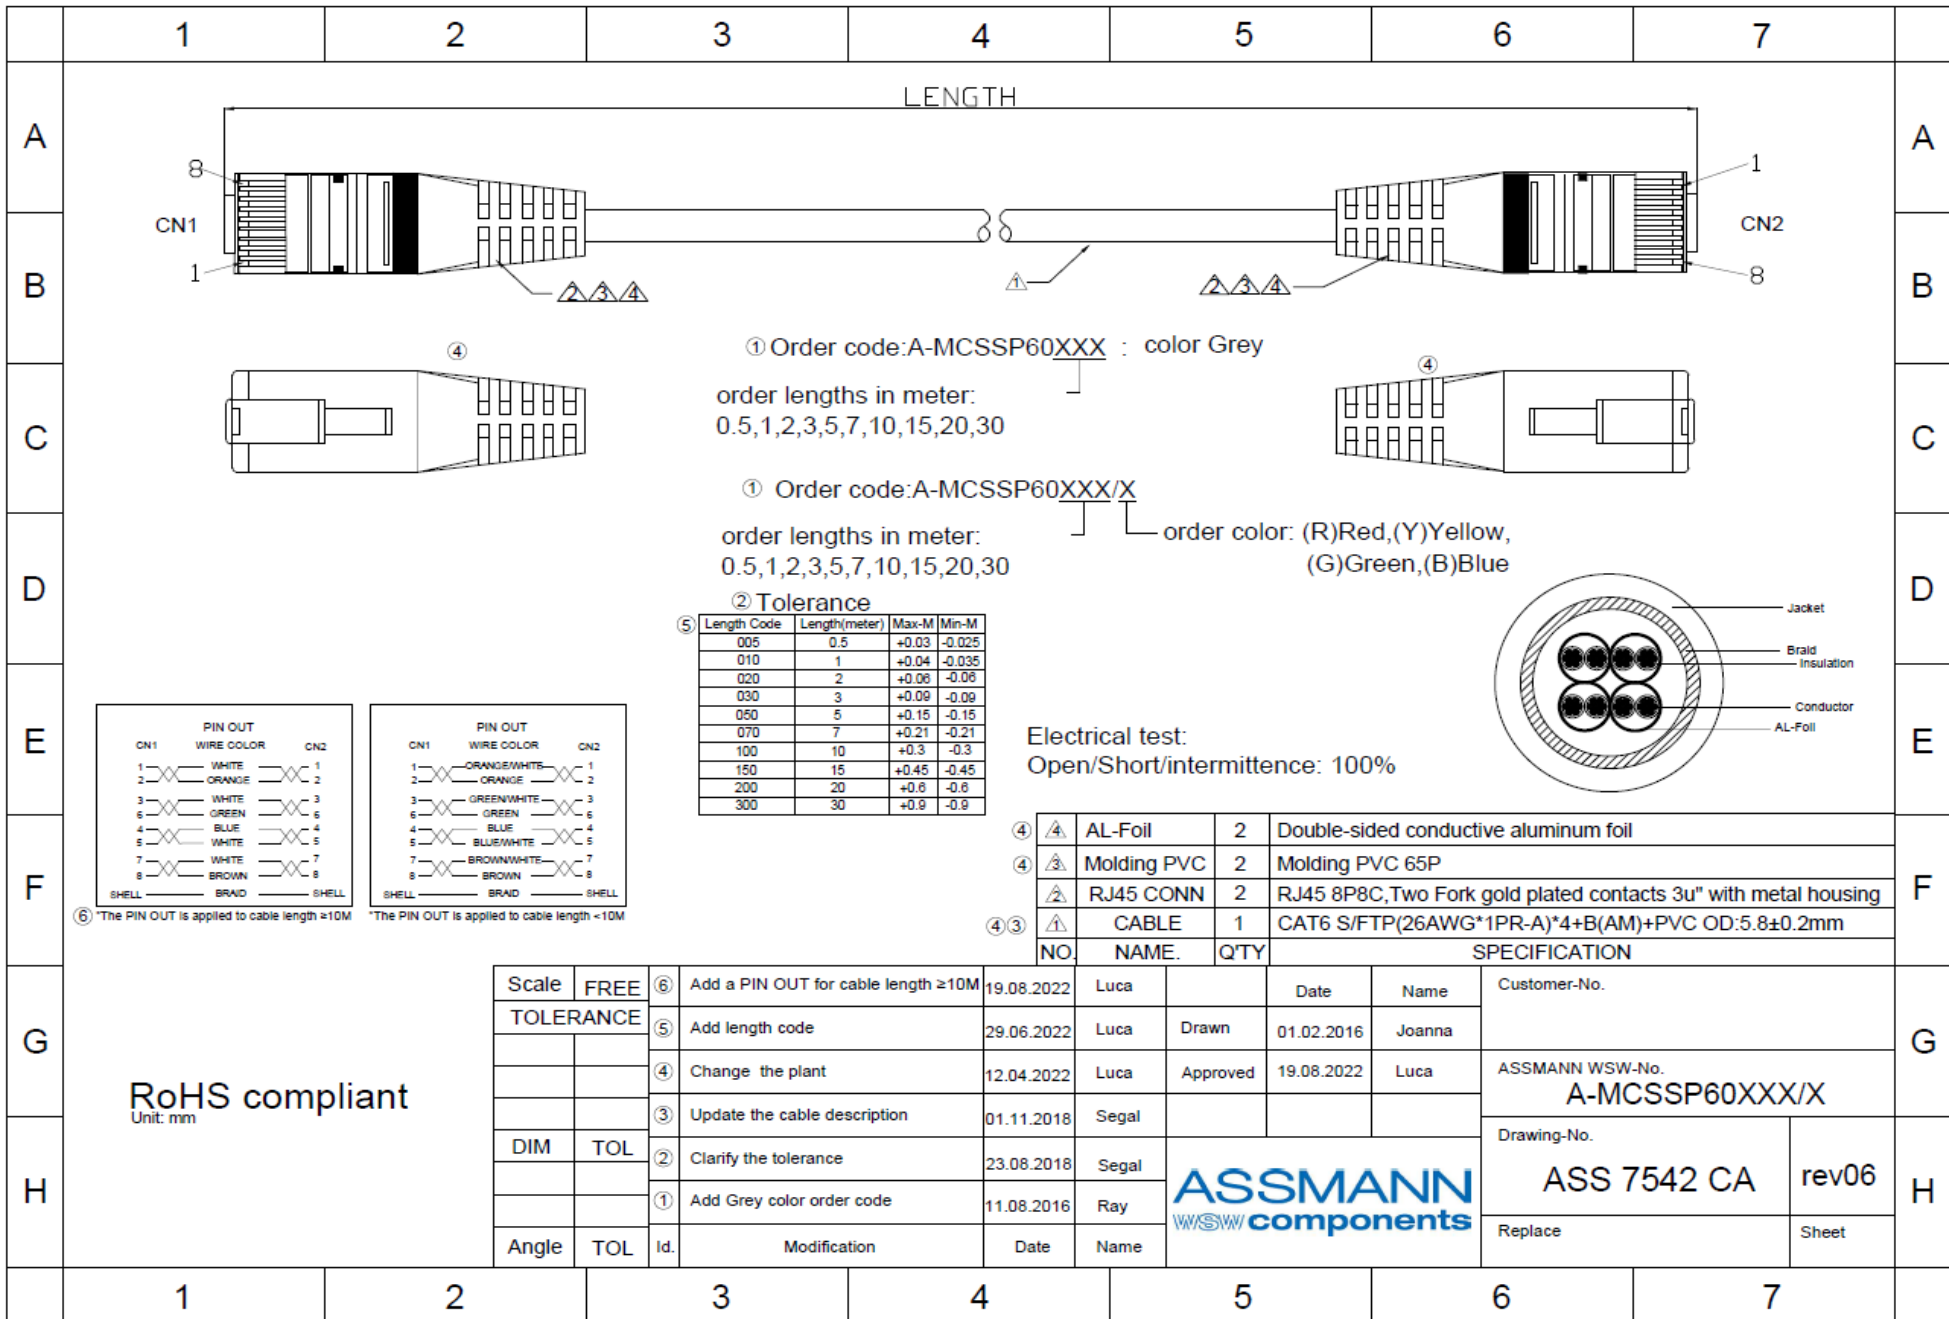

① Order code: A-MCSSP60XXX : color Grey
 order lengths in meter:
 0.5, 1, 2, 3, 5, 7, 10, 15, 20, 30

① Order code: A-MCSSP60XXX/X
 order lengths in meter:
 0.5, 1, 2, 3, 5, 7, 10, 15, 20, 30
 order color: (R)Red, (Y)Yellow,
 (G)Green, (B)Blue